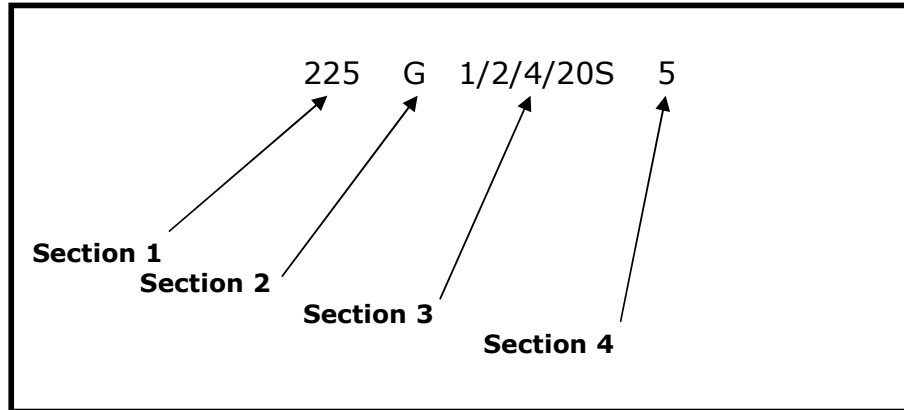

## **GLASSTILE PRODUCT CODING SYSTEM EXPLAINED:**

The glasstile coding system is made up of four sections. Each section describes the product in terms of colour/colour blend, surface finish, layout/format and tile thickness.

### **Section 1: colour or colour blend code**

This section will always consist of 3 numeric characters describing colour or colour blend information.

See page 2 for colour code

See page 3 & 4 for blend code

### **Section 3: layout or format**

This section will always consist of alphanumeric characters describing the product format/layout information.

See website [products>formats](#) for examples

U = unit (pieces)

### **Section 4: tile thickness**

This section will always consist of 1 numeric character describing the tile glass thickness.

(4=4mm/5=5mm etc.)